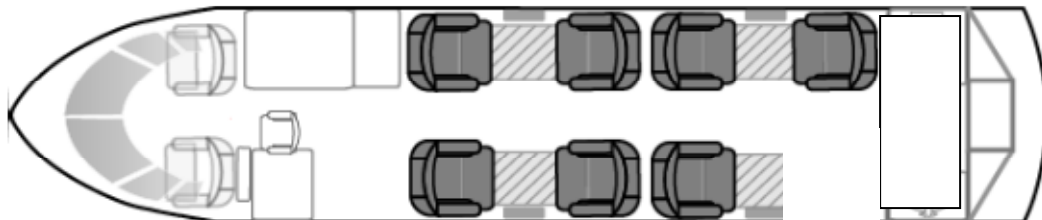

### Performance

Cruise Speed	403 Kts	746 km/h
Max Speed	0.65 mach	
Max Cruise Altitude	45'000 ft	13'624 m
Max Range *	1'900 nm	3'518 km

\*(4 Passengers, 30 min reserves)

### Cabin

Length	23.7 ft	7.22 m
Width	5.7 ft	1.7 m
Height	5.7 ft	1.7 m
Baggage Capacity	82 cu.ft	2.3 m <sup>3</sup>
Passengers	7	
Cabin Attendant	0 - 1	
Satellite Telephone	Yes	
Enclosed Lavatory	1	
Number of possible beds	4	